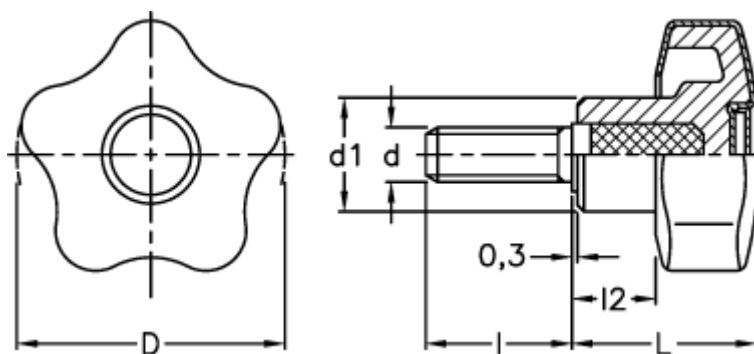

Data Sheet

Article number: 23021699713

Description: E+G Lobe knobs

VCT.53 p-M10x20 SOFT C3 RAL7035 - gray cap

Measures

D = 53

d1 = 19.0

d 6g = M10

l = 20

L = 34.0

l2 = 13.0